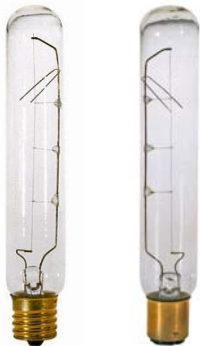

T6-1/2 Tubular Bulbs

- EXIT sign bulb
- Brass base does not oxidize or freeze in the socket, for easy removal
- 130 Volt design to better withstand voltage surge

Item #	U/M	Description	Watts	Type	Volts	Hours
M88054	Each	20T61/2/CL/INT	20	Clear INT.	130	5000
M88063	Each	20T61/2/DC/CL	20	Clear D.C.	130	5000

Case Qty.
25/ea

Intermediate Base

D.C. Bayonet Base