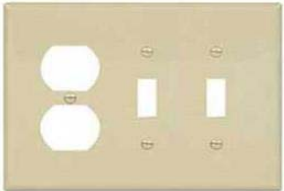

3 Gang Double Toggle / Duplex Receptacle Plate :

- Includes screws

Item #	U/M	Description	Width	Height
M82825	Each	Metal Maxi Ivory Wrinkle	6-3/8"	5"
M82806	Each	Metal Jumbo Ivory Wrinkle	7-1/2"	5-1/2"
M82804	Each	Metal Jumbo White Smooth	7-1/2"	5-1/2"
M82826	Each	Plastic Midi Ivory Smooth	6-3/4"	4-7/8"
M82827	Each	Plastic Midi White Smooth	6-3/4"	4-7/8"

2 Gang Blank / Toggle Plate :

- Includes screws

Item #	U/M	Description	Width	Height
M82613	Each	Plastic Midi Ivory Smooth	4-7/8"	4-15/16"
M82615	Each	Plastic Midi White Smooth	4-7/8"	4-15/16"

2 Gang Blank / Duplex Receptacle Plate :

- Includes screws

Item #	U/M	Description	Width	Height
M82617	Each	Plastic Midi Ivory Smooth	4-7/8"	4-15/16"
M82619	Each	Plastic Midi White Smooth	4-7/8"	4-15/16"