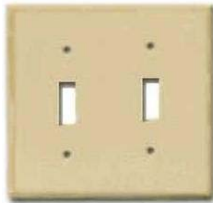

2 Gang Toggle Plate :

- Includes screws

Item #	U/M	Description	Width	Height
M82652	Each	Metal Std. Ivory Wrinkle	4-9/16"	4-1/2"
M82609	Each	Metal Maxi Ivory Wrinkle	4-5/8"	5"
M82622	Each	Metal Maxi White Smooth	4-5/8"	5"
M82648	Each	Metal Jumbo Ivory Wrinkle	5-1/2"	5-1/2"
M82649	Each	Metal Jumbo White Smooth	5-1/2"	5-1/2"
M82624	Each	Plastic Midi Ivory Smooth	4-7/8"	4-15/16"
M82626	Each	Plastic Midi White Smooth	4-7/8"	4-15/16"