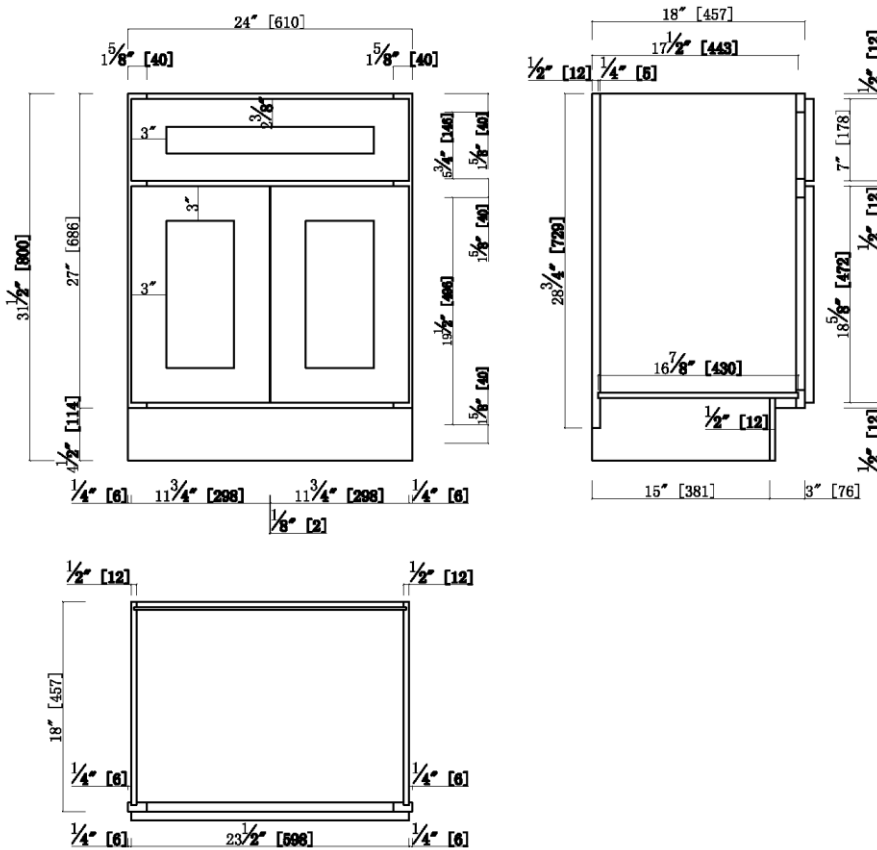

24"x 18"x 31.5" Two Shaker Door One Fake Drawer Vanity

Specifications

- 3" Wide Shaker Door
- 3/4" Solid maple face frame, Fully overlay with 1/4" reveal
- MDF with wood veneer for door center & Fake drawer center for espresso finish
- 3/4" solid maple door frame & fake drawer frame for espresso finish
- 3/4" Premium HDF door & fake drawer for white finish
- Soft-closing hinge, 6 way adjustable
- 1/2" plywood with poplar veneer for side panels, bottom panels
- Metal Clips connectors, Square knob in Satin Nickel finish
- RTA construction
- CARB P2 compliant
- Espresso finish, White finish
- Vanity Top Sold Separately

559005
White

559047
Espresso

Dimensions

Warranty & Compliances

Warranty: Limited 1 year warranty
California 93120: Compliant

Order Codes & Finishes/Colors

		NEW DH#	DH#
24"w x 18"d x 31.5"h	White	559005	
	Espresso	559047	