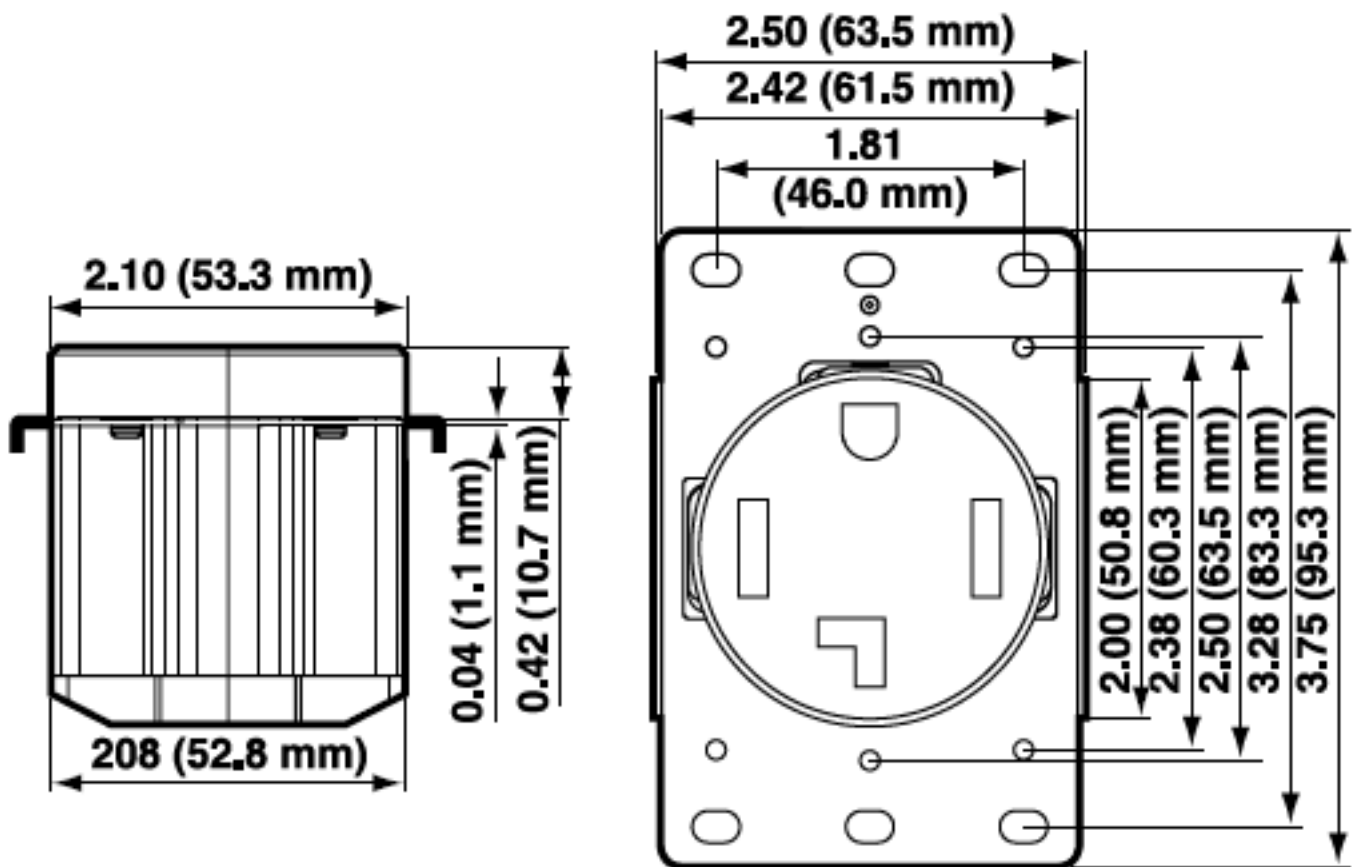

Operating Temperature: -40C to 60C

Material Specifications

Face Material: Nylon

Body Material: Nylon

Line Contacts: Brass Double-Wipe

Strap Material: Galvanized Steel

Color: Black

Mechanical Specifications

Color:  Black

UPC Code: 07847707451

Country of Origin: Please Contact Customer Service

NEMA: 14-30R

Wiring Diagram

14-30R

SPECIFICATION SUBMITTAL

JOB NAME:	CATALOG NUMBERS:	
<input type="text"/>	<input type="text"/>	<input type="text"/>
JOB NUMBER:	<input type="text"/>	<input type="text"/>