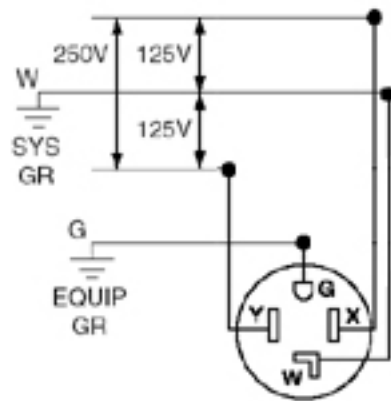

Color:  Black

UPC Code: 07847707451

Country of Origin: Please Contact Customer Service

NEMA: 14-30R

Wiring Diagram

14-30R

SPECIFICATION SUBMITTAL

JOB NAME:	CATALOG NUMBERS:	
<input type="text"/>	<input type="text"/>	<input type="text"/>
JOB NUMBER:	<input type="text"/>	<input type="text"/>