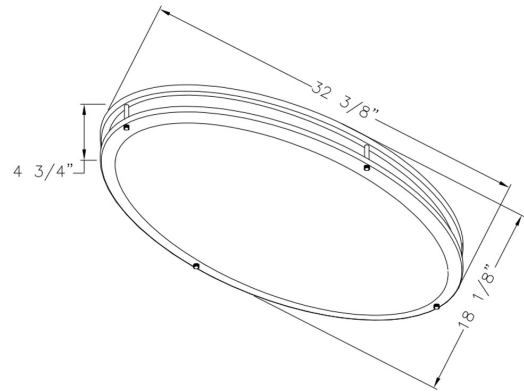

Owens 32" LED Oval Ceiling Light

Brushed Nickel

SPECIFICATIONS

MOUNTING:	Flush Mount	LED BRIGHTNESS (LUMENS):	2952
SLOPED CEILING ADAPTABLE:	No	LED COLOR CORRELATED TEMPERATURE (CCT):	3000K
LAMP TYPE 1:	42W LED	LED COLOR RENDERING INDEX (CRI):	90
BULB INCLUDED:	Yes	LED EFFICACY:	70.47
WATTS PER BULB:	N/A	LED AVERAGE RATED LIFE:	40000 hours
TOTAL WATTAGE:	42W	ENERGY EFFICIENT:	Yes
DIMMABLE:	Yes	LIGHTING AMPS:	N/A
MATERIAL CONSTRUCTION:	Steel	VOLTAGE:	120V
ASSEMBLED DIMENSIONS:	4.75" H x 18" L x 32.25" D		
WEIGHT:	8.49 lbs.		
BACKPLATE DIMENSIONS:	N/A		
CANOPY/PLATE DIMENSIONS:	N/A		
GLASS/SHADE DIMENSIONS:	N/A		
GLASS/SHADE MATERIAL:	Acrylic		
GLASS/SHADE TYPE:	N/A		
GLASS/SHADE COLOR:	White		