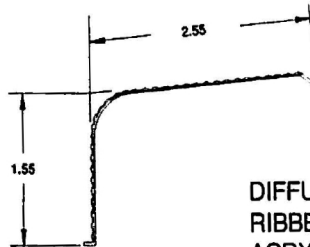

**DIFFUSED
RIBBED WHITE
ACRYLIC**