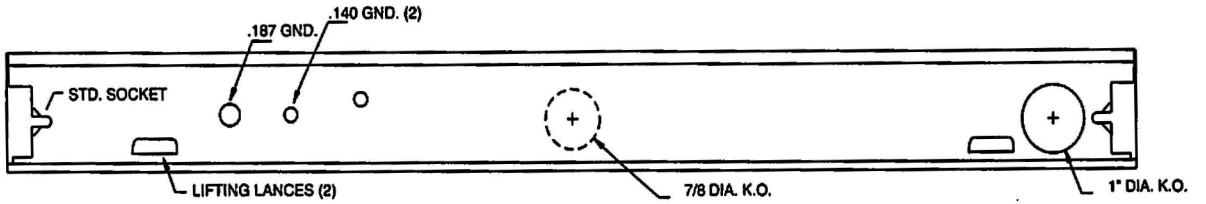

UNDERCABINET 1-7/8" DEEP

Designed for Kitchens, Dormitories, Schools, Display Cases, Undershelf

Options:

Cord & Plug
Convenience Outlet
Rocker Switch

Features:

- **Clean** slim design only 1-7/8" deep.
- **High Impact**, durable ribbed acrylic lens.
- **Snap-in Lens** for easy lamp changing.
- **Connectors** provided with each unit.
- **Keyhole** slots for easy installation.
- **Housing** die-formed cold rolled steel in high reflectance baked white enamel finish.
- **Preheated** units are completely wired and ready for easy installation.
- **Push-Button** switch standard.
- **Fixture** individually boxed.

| LAMP | | LENGTH |
|------|-----|----------|
| T8 | T12 | |
| 8w | T5 | 12" |
| 15w | 15w | 18- 1/8" |
| 17w | 20w | 24- 1/8" |
| 25w | 30w | 36- 1/8" |
| 32w | 40w | 48- 1/8" |

DIMENSIONS

TOP SNAP-TOGETHER LANCE (2)
WITHOUT DIFFUSER