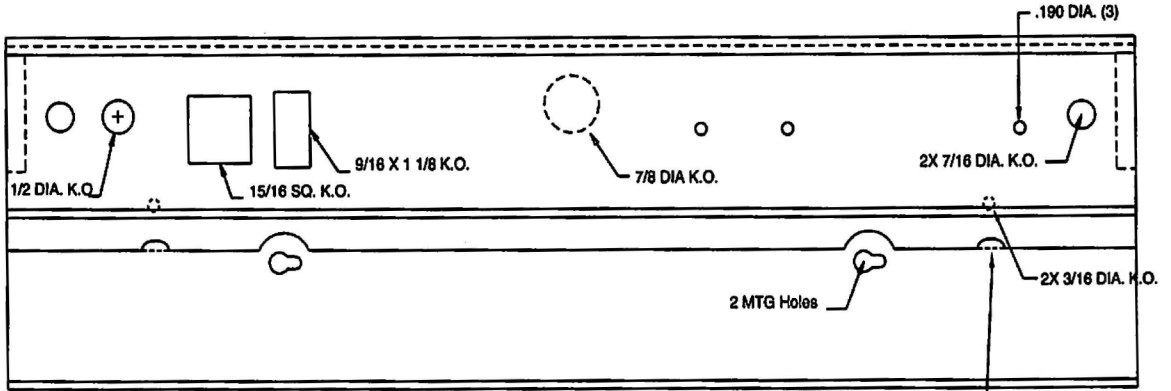

UNDERCABINET 1-7/8" DEEP

Designed for Kitchens, Dormitories, Schools, Display Cases, Undershelf

Options:

Cord & Plug
Convenience Outlet
Rocker Switch

Features:

- **Clean** slim design only 1-7/8" deep.
- **High Impact**, durable ribbed acrylic lens.
- **Snap-in Lens** for easy lamp changing.
- **Connectors** provided with each unit.
- **Keyhole** slots for easy installation.
- **Housing** die-formed cold rolled steel in high reflectance baked white enamel finish.
- **Preheated** units are completely wired and ready for easy installation.
- **Push-Button** switch standard.
- **Fixture** individually boxed.

| LAMP | | LENGTH |
|------|-----|----------|
| T8 | T12 | |
| 8w | T5 | 12" |
| 15w | 15w | 18- 1/8" |
| 17w | 20w | 24- 1/8" |
| 25w | 30w | 36- 1/8" |
| 32w | 40w | 48- 1/8" |

DIMENSIONS

TOP SNAP-TOGETHER LANCE (2)
WITHOUT DIFFUSER