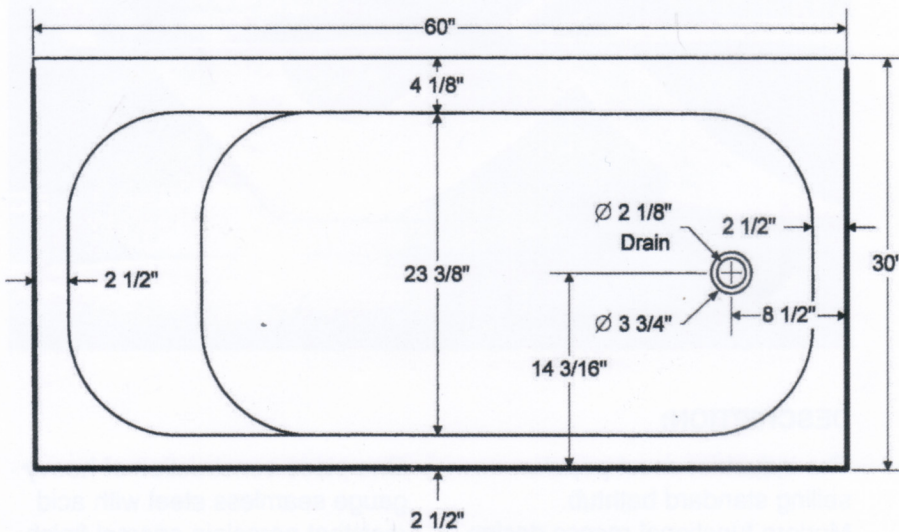

ALOHA

5' BATHTUB w/
40° LUMBAR SUPPORT
PORCELAIN ON STEEL

DESCRIPTION:

The industries most popular selling standard bathtub. Modern functional recess design. Full size bathing area with exclusive 40° lumbar support for a comfortable bath. The standard 5' Aloha bathtub has a spacious 1 3/4" rough-in clearance for the waste and overflow.

SPECIFICATIONS:

Dimensions:

Length: 60"
Width: 30"
Height: 14 1/4"
Sump Depth: 12 1/8"
Capacity: 38 Gallons
Lumbar Support: 40°
Tile Flange: 1" high

Material: Acid resistant porcelain
on steel

Shipping Weight:
Approximately 78 lbs.

Complies with:
ANSI A112-19.4
WW-P-541
HUD - FHA - VA
CSA, IAPMO

Standard Features:

A full length bath offering
exceptional performance and
roominess for recess tub
applications. Free standing on
a fully bonded support pad.

ALOHA 5' BATHTUB

NEW STYLE Aloha

One Piece 60" X 30"

Standard Tub

011-2364 RH SR

011-2365 LH SR

All dimensions +/- 1/8" unless otherwise noted.

Dimensions shown are for reference. Actual dimensions may vary slightly and should be checked prior to installation.