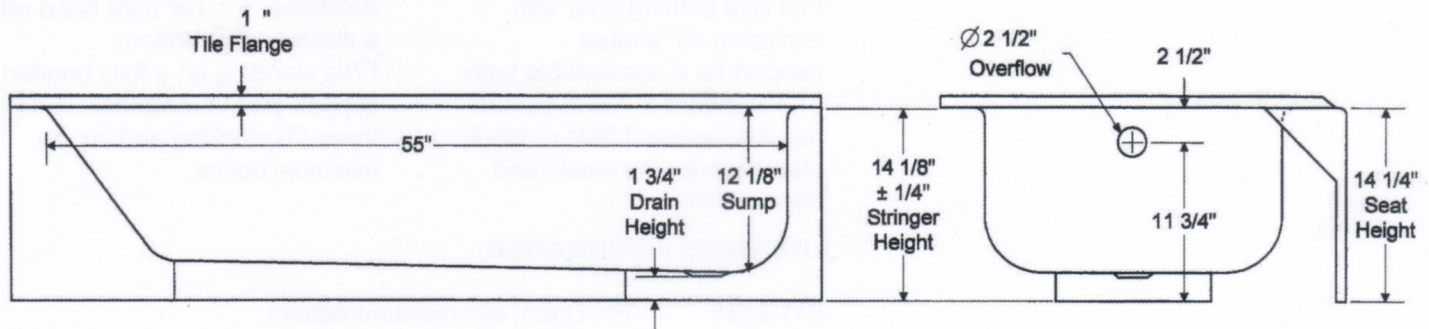

ALOHA

5' BATHTUB w/
40° LUMBAR SUPPORT
PORCELAIN ON STEEL

DESCRIPTION:

The industries most popular selling standard bathtub. Modern functional recess design. Full size bathing area with exclusive 40° lumbar support for a comfortable bath. The standard 5' Aloha bathtub has a spacious 1 3/4" rough-in clearance for the waste and overflow.

SPECIFICATIONS:

Dimensions:

Length: 60"
Width: 30"
Height: 14 1/4"
Sump Depth: 12 1/8"
Capacity: 38 Gallons
Lumbar Support: 40°
Tile Flange: 1" high

Material: Acid resistant porcelain
on steel

Shipping Weight:
Approximately 78 lbs.

ALOHA 5' BATHTUB

NEW STYLE Aloha

One Piece 60" X 30"

Standard Tub

011-2364 RH SR

011-2365 LH SR

All dimensions +/- 1/8" unless otherwise noted.

Dimensions shown are for reference. Actual dimensions may vary slightly and should be checked prior to installation.