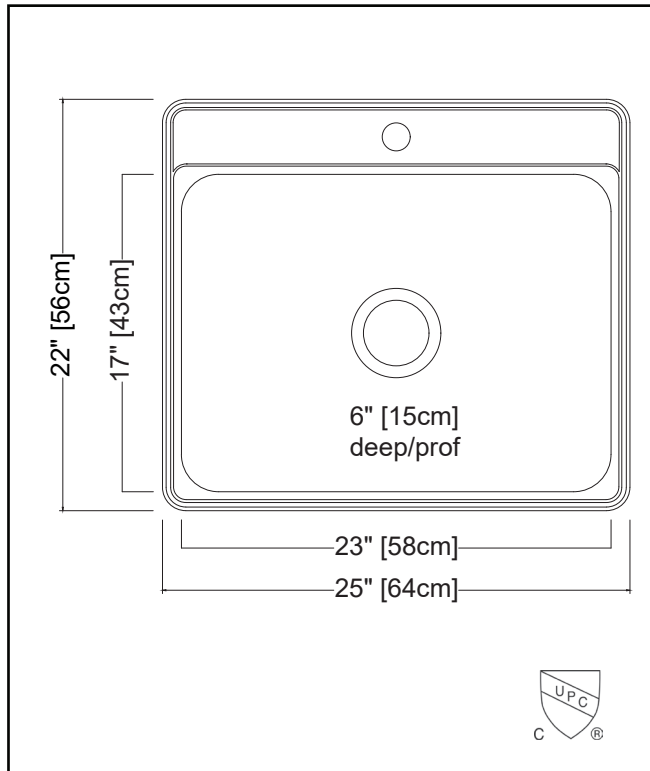

### SINGLE BOWL 22 GAUGE TOPMOUNT/DROP IN

MODEL: CSLA2522-6-4 (4 FAUCET HOLES)

MODEL: CSLA2522-6-3 (3 FAUCET HOLES)

MODEL: CSLA2522-6-1 (1 FAUCET HOLE)

- ✓ Worry free 22 gauge steel from the industry leader in stainless
- ✓ Sound dampening system that reduces excess noise from running water and disposal vibration
- ✓ Resilient finish offers lasting durability
- ✓ Topmount/Drop In installation is a favorite for quick kitchen upgrades due to ease of installation and versatility of placement

## TECHNICAL FEATURES

OVERALL SINK SIZE (OD)	22" FB x 25" LR
BOWL SIZE (ID)	17"FB x 23" LR x 6" DP
MINIMUM CABINET SIZE	27
MATERIAL	22 Gauge
BOWL CORNER RADIUS	50 mm
STAINLESS STEEL FINISH	Satin Finish
DRAIN HOLE LOCATION	Center
INSTALLATION TYPE	Topmount/Drop In
SOUND COATING	Sound Pads
WEIGHT	7.6 lbs
WARRANTY	Limited Lifetime
COUNTRY OF ORIGIN	Vietnam