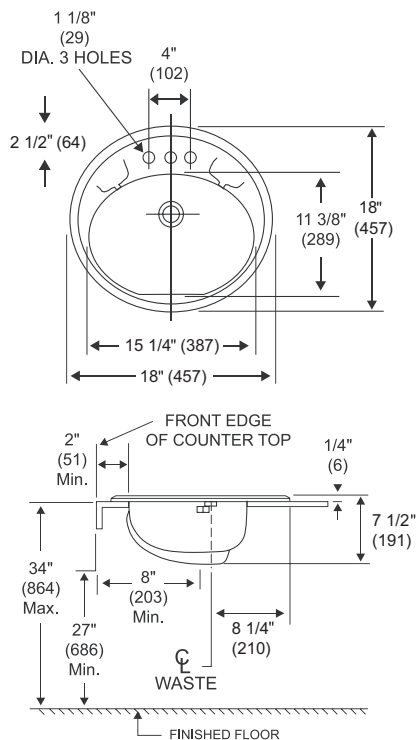

## FEATURES

- Round basin
- Flat-rim design
- Porcelain-enameled steel
- 2 convenient soap depressions
- Concealed front overflow
- 3-year warranty

## SPECIFICATIONS

- Model 3001: 4" centers; consists of lavatory basin, 8 lb

## SUGGESTED FITTINGS\*

Sayco-Ceram™ Lavatory Faucets

4" centers

432X

491

502L

- See the Sayco® Suggested List Price Guide for available handle kits

\* Fittings not included. Refer to the Sayco Catalog for more information.

## INSTALLATION

- Installation instructions supplied
- Mounting rims required for installation (sold separately)

Dimensions may vary (+) or (-) 1/8". Dimensions shown in parentheses are in millimeters: 25.4 mm = 1 inch. Note: Fixture dimensions are nominal and conform with dimension and performance requirements of ASME/ANSI Standards A112.19.4M. Dimensions subject to change or cancellation without notice. Briggs is not responsible for the use of superseded or voided specification information.