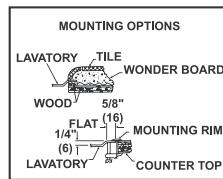

## FEATURES

- Round basin
- Flat-rim design
- Porcelain-enameled steel
- 2 convenient soap depressions
- Concealed front overflow
- 3-year warranty

## SPECIFICATIONS

- Model 3001: 4" centers; consists of lavatory basin, 8 lb

## INSTALLATION

- Installation instructions supplied
- Mounting rims required for installation (sold separately)

Dimensions may vary (+) or (-) 1/8". Dimensions shown in parentheses are in millimeters: 25.4 mm = 1 inch. Note: Fixture dimensions are nominal and conform with dimension and performance requirements of ASME/ANSI Standards A112.19.4M. Dimensions subject to change or cancellation without notice. Briggs is not responsible for the use of superseded or voided specification information.