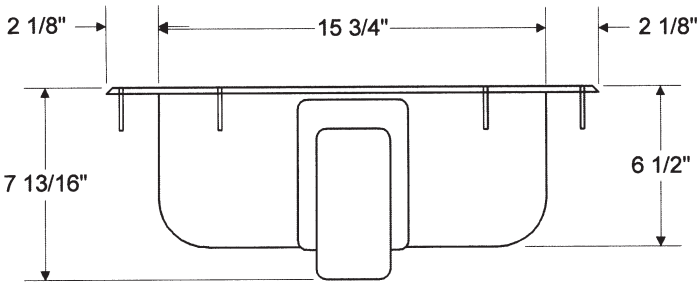

**SPECIFICATIONS:**

Dimensions:

Exterior: 20" x 17"

Depth: 6 1/2"

Shipping Weight: 10 lbs.

Complies with:

ANSI A112.19.4M

WW-P-541

HUD - FHA - VA

CSA-N

**AZALEA 20" X 17" OVAL LAVATORY 021-2445, 2445M, 2422, 2448, 2485, 2485M, 2446, 2446M, 2447, 2447M**

*Azalea*  
Oval Lavatory  
Centerset 20" X 17"

All Dimensions ± 1/8" unless otherwise noted.

021-2445.vsd

Dimensions shown are for reference. Actual dimensions may vary slightly and should be checked prior to installation.

BOOTZ INDUSTRIES  
1400 Park Street  
P.O. Box 18010  
Evansville, IN 47719-1010  
Phone: (812) 423-5401 • FAX: (812) 429-2254  
E-Mail: webmaster@bootz.com  
Website: http://www.bootz.com