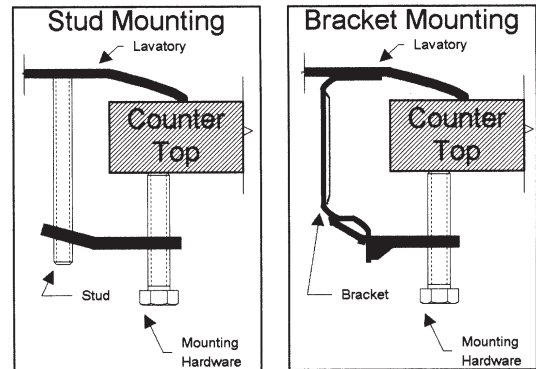

Azalea
Oval Lavatory
Centerset 20" X 17"

All Dimensions ± 1/8" unless otherwise noted.

021-2445.vsd

Dimensions shown are for reference. Actual dimensions may vary slightly and should be checked prior to installation.