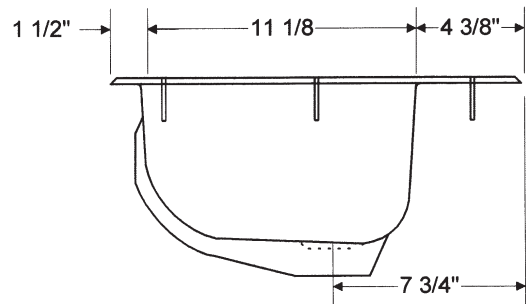

**SPECIFICATIONS:**

Dimensions:

Exterior: 20" x 17"

Depth: 6 1/2"

Shipping Weight: 10 lbs.

Complies with:

ANSI A112.19.4M

WW-P-541

HUD - FHA - VA

CSA-N

**AZALEA 20" X 17" OVAL LAVATORY 021-2445, 2445M, 2422, 2448, 2485, 2485M, 2446, 2446M, 2447, 2447M**

*Azalea*  
Oval Lavatory  
Centerset 20" X 17"

All Dimensions ± 1/8" unless otherwise noted.

021-2445.vsd

Dimensions shown are for reference. Actual dimensions may vary slightly and should be checked prior to installation.

BOOTZ INDUSTRIES  
1400 Park Street  
P.O. Box 18010  
Evansville, IN 47719-1010  
Phone: (812) 423-5401 • FAX: (812) 429-2254  
E-Mail: webmaster@bootz.com  
Website: http://www.bootz.com