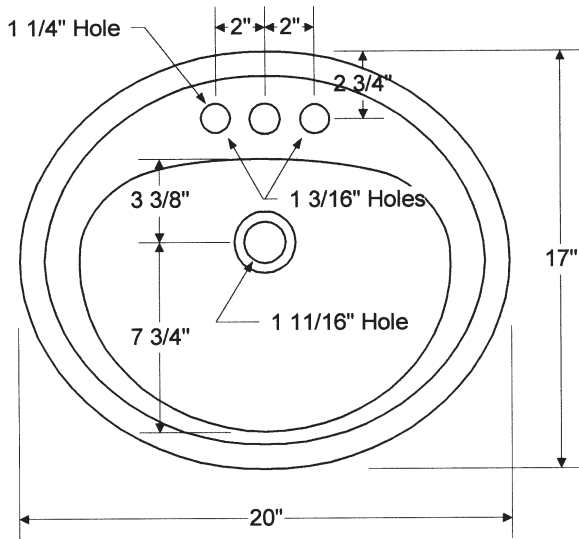

**SPECIFICATIONS:**

Dimensions:

Exterior: 20" x 17"

Depth: 6 1/2"

Shipping Weight: 10 lbs.

Complies with:

ANSI A112.19.4M

WW-P-541

HUD - FHA - VA

CSA-N

**AZALEA 20" X 17" OVAL LAVATORY 021-2445, 2445M, 2422, 2448, 2485, 2485M, 2446, 2446M, 2447, 2447M**

*Azalea*  
Oval Lavatory  
Centerset 20" X 17"

All Dimensions ± 1/8" unless otherwise noted.