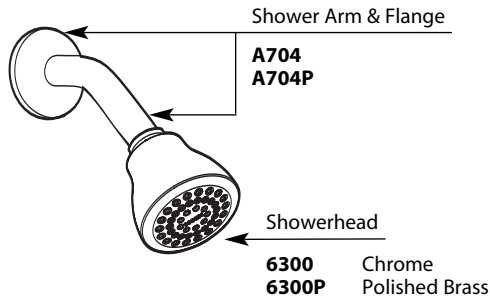

Buy it for looks. Buy it for life.®

Illustrated Parts

CHATEAU® POSI-TEMP® Single-Handle Tub/Shower Valve

Valve Trim

MODEL	FINISH
T181	Chrome
T181P	Pol. Brass

Shower Only

MODEL	FINISH
2352	Chrome
2356	Chrome
2362	Chrome
T182	Chrome
T182P	Pol. Brass

Tub & Shower

MODEL	FINISH
2353	Chrome
2353P	Chrome
2357	Chrome
2363	Chrome
T183	Chrome
T183P	Pol. Brass
T184	Chrome

DISCONTINUED SKUS

2351	2354	2362P	2364	T184P
2352P	2356P	2362W	2364P	T184W
2352W	2357P	2363P	T181W	T2331
2353W	2361	2363W	T182W	T2332

Stop Valve Kit
136123

Cartridge Repair Kit
(Contains grommets
grease pack, and all
necessary O-Rings)

96988

Replacement Cartridge
1222

Stop Tube Kit

96987 Chrome
168W Glacier
15972 Polished Brass

Temperature Limit Stop Kit
106479