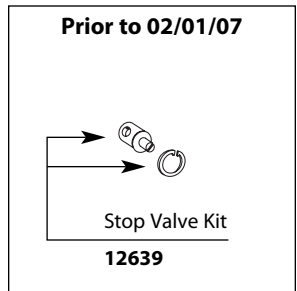

Buy it for looks. Buy it for life.®

Illustrated Parts

CHATEAU® POSI-TEMP® Single-Handle Tub/Shower Valve

Valve Trim

MODEL	FINISH
T181	Chrome
T181P	Pol. Brass

Shower Only

MODEL	FINISH
2352	Chrome
2356	Chrome
2362	Chrome
T182	Chrome
T182P	Pol. Brass

Tub & Shower

MODEL	FINISH
2353	Chrome
2353P	Chrome
2357	Chrome
2363	Chrome
T183	Chrome
T183P	Pol. Brass
T184	Chrome

DISCONTINUED SKUS

2351	2354	2362P	2364	T184P
2352P	2356P	2362W	2364P	T184W
2352W	2357P	2363P	T181W	T2331
2353W	2361	2363W	T182W	T2332

Stop Valve Kit
136123

Cartridge Repair Kit
(Contains grommets
grease pack, and all
necessary O-Rings)

96988

Replacement Cartridge
1222

Stop Tube Kit

96987 Chrome
168W Glacier
15972 Polished Brass

Temperature Limit Stop Kit
106479

Tub Spout (cc)

3929 Chrome
3801P Polished Brass
3801W Glacier
3803 Chrome/Pol. Brass

Tub Spout (IPS)

3926 Chrome
3802P Polished Brass
3800W Glacier

Escutcheon

94986 Chrome
94988 Polished Brass
98305 Glacier

Escutcheon Screws

15528 Chrome
163W Glacier
99498 Polished Brass

Hardware Package
96806

Knob Kit
100710

TO ORDER PARTS CALL: 1-800-BUY-MOEN

www.moen.com