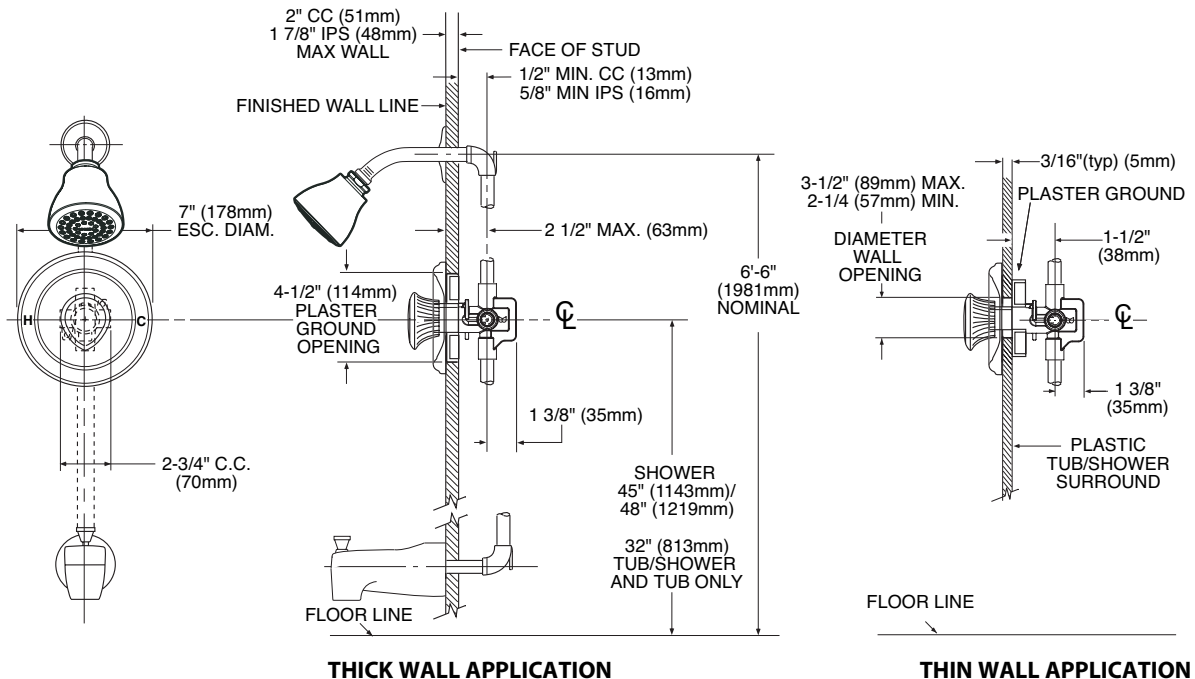

CRITICAL DIMENSIONS

(DO NOT SCALE)

FOR MORE INFORMATION CALL: 1-800-BUY-MOEN

www.moen.com