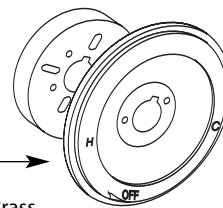

TO ORDER PARTS CALL: 1-800-BUY-MOEN

www.moen.com