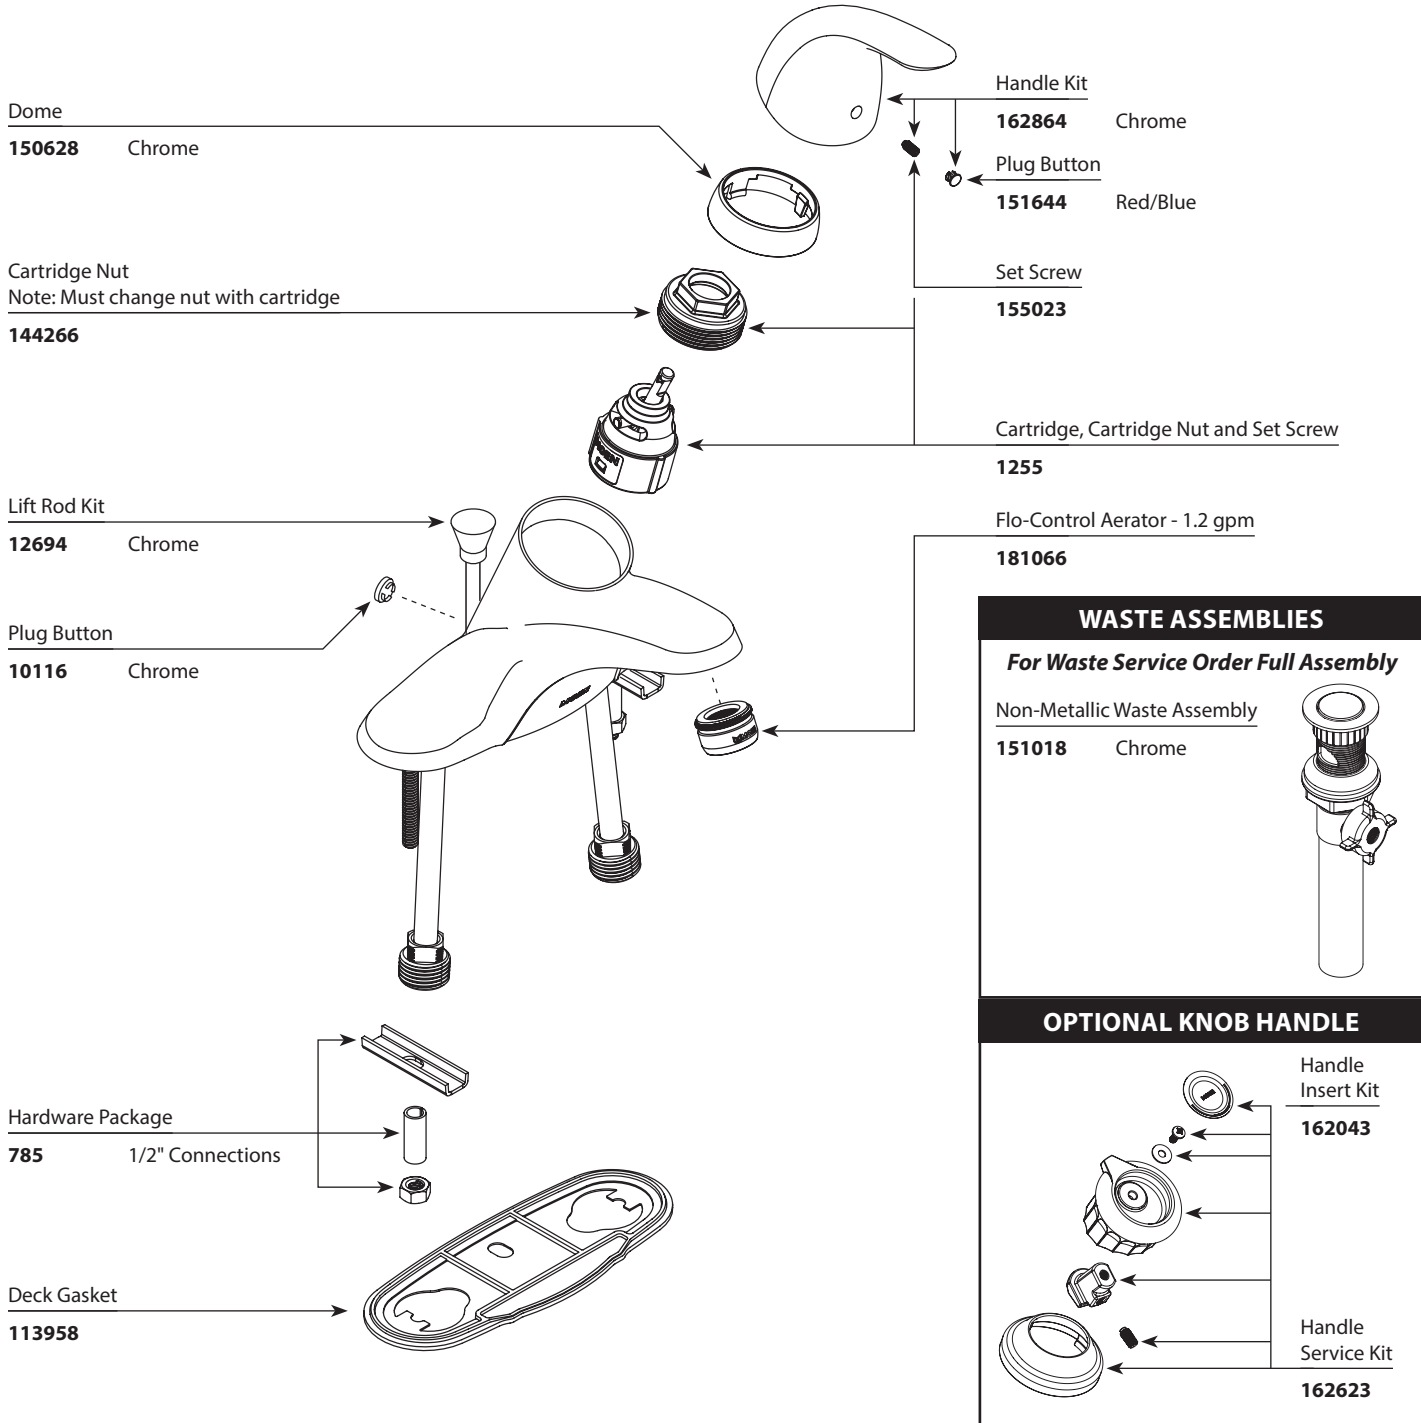

Buy it for looks. Buy it for life.®

*There is more than 1 version of this model.
Page down to identify the version you have.*

■ Order by Part Number

Illustrated Parts

ADLER™		
Single-Handle Lavatory Faucet		
MODEL	FINISH	NOTES
WS84503	Chrome	Non-Metallic Waste

Buy it for looks. Buy it for life.®

Illustrated Parts

■ Order by Part Number

ADLER™		
Single-Handle Lavatory Faucet		
MODEL	FINISH	NOTES
WS84503	Chrome	Non-Metallic Waste