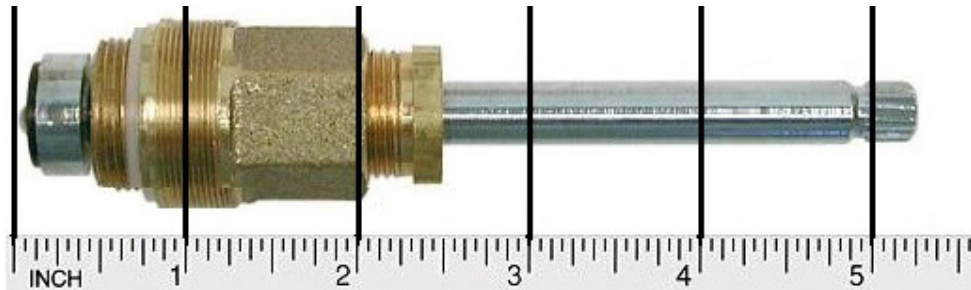

TUB / SHOWER REPAIR

Replacement Parts for Gerber

Hot & Cold Stem :

- 5-5/16" OA length

Item # M91017
U/M - Each

Diverter Stem :

- 5-13/16" OA length

Item # M91029
U/M - Each

Bibb Seat :

- 5/8x20
- 7/16" Height
- Sold in pack of 10 only

Item # M91006
U/M - Pack

Diverter Handle :

- Includes screw
- Chrome finish
- 2-1/2" height
- Sold per each

Item # M90984
U/M - Each

Hot & Cold Handles :

- Includes screws
- Chrome finish
- 2-1/2" height
- Sold per pair only

Item # M90983
U/M - Pair

Brass Nipple :

- 5/8" - 24 tpi
- 2-3/4" length
- 5/8"OD

Item # M90981
U/M - Each

Escutcheon :

- 1-1/8"ID
- 2-3/4"OD
- Chrome finish

Item # M90982
U/M - Each

Bibb Washer :

- Size: "1/4L" Flat
- 100 washers per box

Item # M90592
U/M - Box