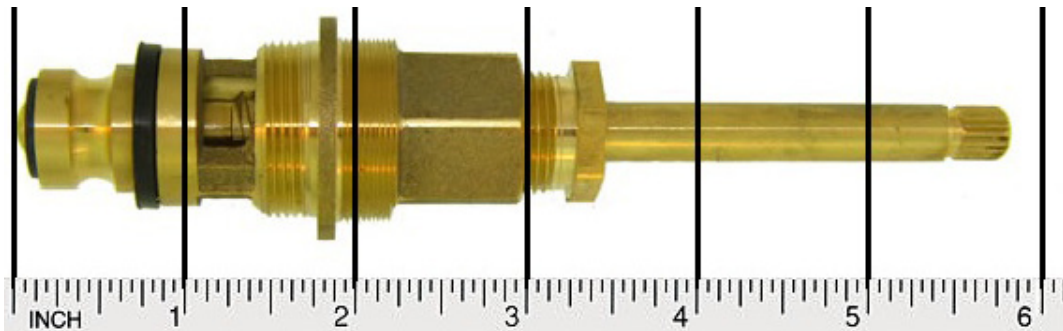

TUB / SHOWER REPAIR

Replacement Parts for Gerber

Hot & Cold Stem :

- 5-5/16" OA length

Item # M91017
U/M - Each

Diverter Stem :

- 5-13/16" OA length

Item # M91029
U/M - Each

Bibb Seat :

- 5/8x20
- 7/16" Height
- Sold in pack of 10 only

Item # M91006
U/M - Pack

Diverter Handle :

- Includes screw
- Chrome finish
- 2-1/2" height
- Sold per each

Item # M90984
U/M - Each

Hot & Cold Handles :

- Includes screws
- Chrome finish
- 2-1/2" height
- Sold per pair only

Item # M90983
U/M - Pair

Brass Nipple :

- 5/8" - 24 tpi
- 2-3/4" length
- 5/8"OD

Item # M90981
U/M - Each

Escutcheon :

- 1-1/8"ID
- 2-3/4"OD
- Chrome finish

Item # M90982
U/M - Each

Bibb Washer :

- Size: "1/4L" Flat
- 100 washers per box

Item # M90592
U/M - Box