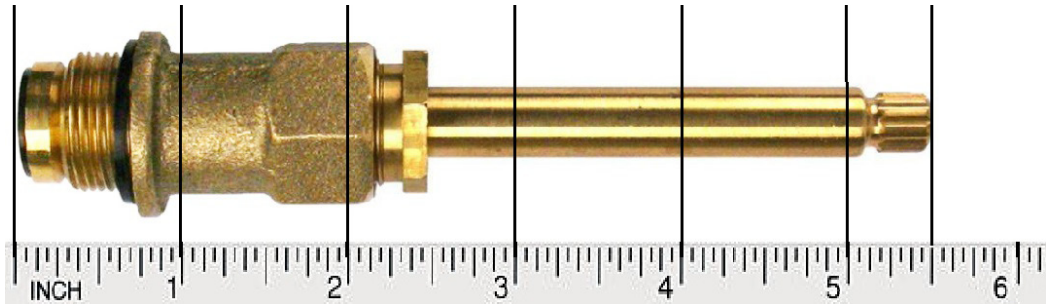

TUB / SHOWER REPAIR

Replacement Parts for Price Pfister - Verve

Hot & Cold Stem :

- 5-1/2" OA length
- Replaces OEM# 910-374

Item # M91027
U/M - Each

Diverter Stem :

- 5-3/16" OA length
- Replaces OEM# 910-385

Item # M91025
U/M - Each

Bibb Seat :

- 21/32x18
- 3/8" Height
- **Sold in pack of 10 only**

Item # M91024
U/M - Pack

Handles :

- Includes screw
- Chrome finish
- 2-1/2" height

Item #	U/M	Fits
M90966	Pair	Hot & Cold
M90968	Each	Diverter

Remodeling Kit :

- Includes screws; 3/ea handles, 3/ea escutcheons and 3/ea plastic nipples
- **Brushed Nickel finish**
- Sold as a complete set only

Item # M91030
U/M - Set

Plastic Nipple :

- 21/32" - 18 tpi
- 2-3/4" length
- 5/8"OD

Item # M90973
U/M - Each

Escutcheon :

- 1-1/4" ID
- 2-3/4" OD
- Chrome finish

Item # M90970
U/M - Each

Bibb Washer :

- Size: "3/8L" Flat
- 100 washers per box

Item # M90601
U/M - Box