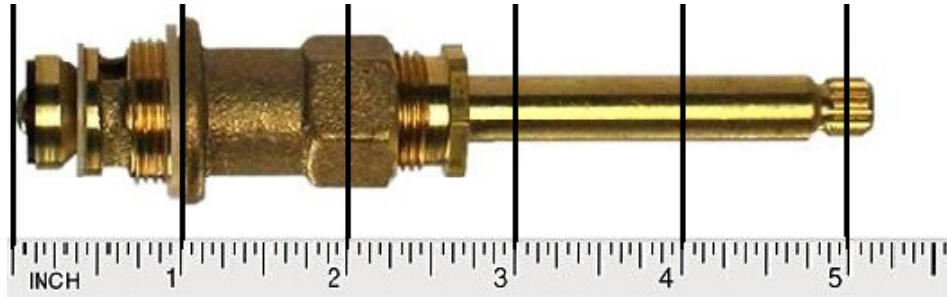

TUB / SHOWER REPAIR

Replacement Parts for Price Pfister - Verve

Hot & Cold Stem :

- 5-1/2" OA length
- Replaces OEM# 910-374

Item # M91027
U/M - Each

Diverter Stem :

- 5-3/16" OA length
- Replaces OEM# 910-385

Item # M91025
U/M - Each

Bibb Seat :

- 21/32x18
- 3/8" Height
- **Sold in pack of 10 only**

Item # M91024
U/M - Pack

Handles :

- Includes screw
- Chrome finish
- 2-1/2" height

Item #	U/M	Fits
M90966	Pair	Hot & Cold
M90968	Each	Diverter

Remodeling Kit :

- Includes screws; 3/ea handles, 3/ea escutcheons and 3/ea plastic nipples
- **Brushed Nickel finish**
- Sold as a complete set only

Item # M91030
U/M - Set

Plastic Nipple :

- 21/32" - 18 tpi
- 2-3/4" length
- 5/8"OD

Item # M90973
U/M - Each

Escutcheon :

- 1-1/4" ID
- 2-3/4" OD
- Chrome finish

Item # M90970
U/M - Each

Bibb Washer :

- Size: "3/8L" Flat
- 100 washers per box

Item # M90601
U/M - Box