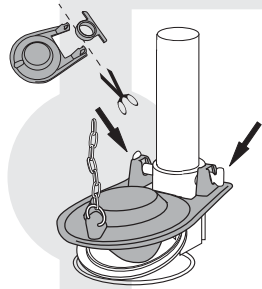

No. 2000BP

**The original
premium
toilet flapper**

OR

**UPC:
049057101476**