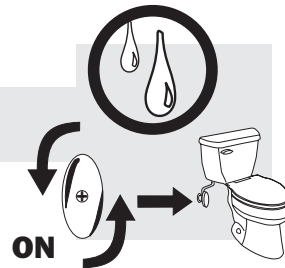

No. 2000BP

**The original
premium
toilet flapper**

OR

**UPC:
049057101476**