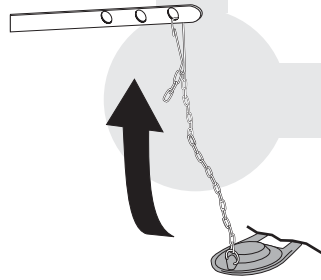

No. 2000BP

**The original
premium
toilet flapper**

OR

**UPC:
049057101476**