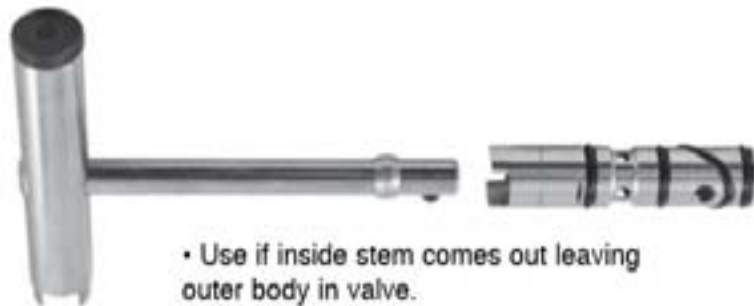

## Moen® Stem and Cartridge Puller - The Original - 2-in-1 Tool

Removes Moen® stems and Moen® cartridges from faucets and shower valves. Also removes the Posi-Temp® tub/shower cartridge.

- Removes brass cartridges
- Removes outer body of stems
- Removes plastic stems & cartridges
- Precision made
- High quality steel components
- One piece construction
- Easy to use

- Pulls cartridge complete

- Use if inside stem comes out leaving outer body in valve.